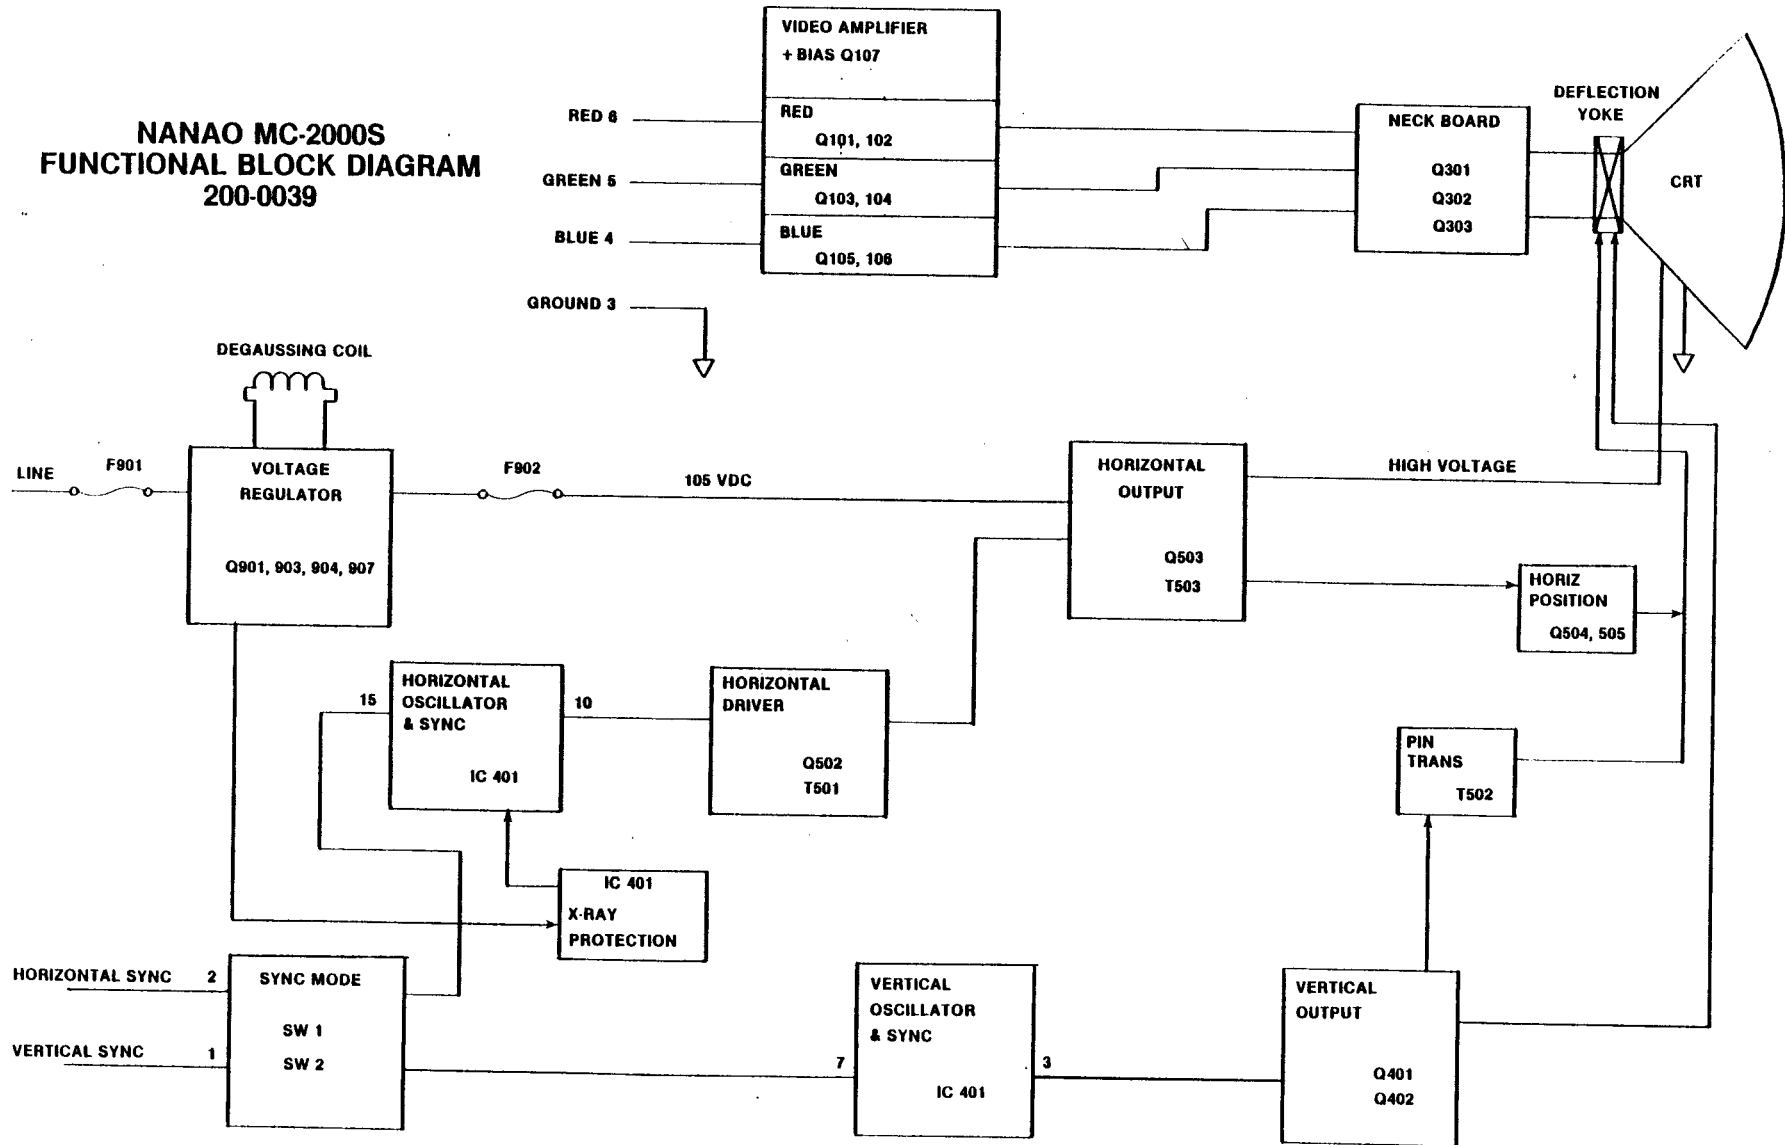

NANAO MC-2000S FUNCTIONAL BLOCK DIAGRAM 200-0039

19" Color Monitor Vertical
 —Nanao MC-2000-S
 200-0039

SW1	SW2	SW3	SW4	SW5
COMPRESSIVE	INDICATIVE	INDICATIVE	INDICATIVE	INDICATIVE
INDICATIVE	INDICATIVE	INDICATIVE	INDICATIVE	INDICATIVE