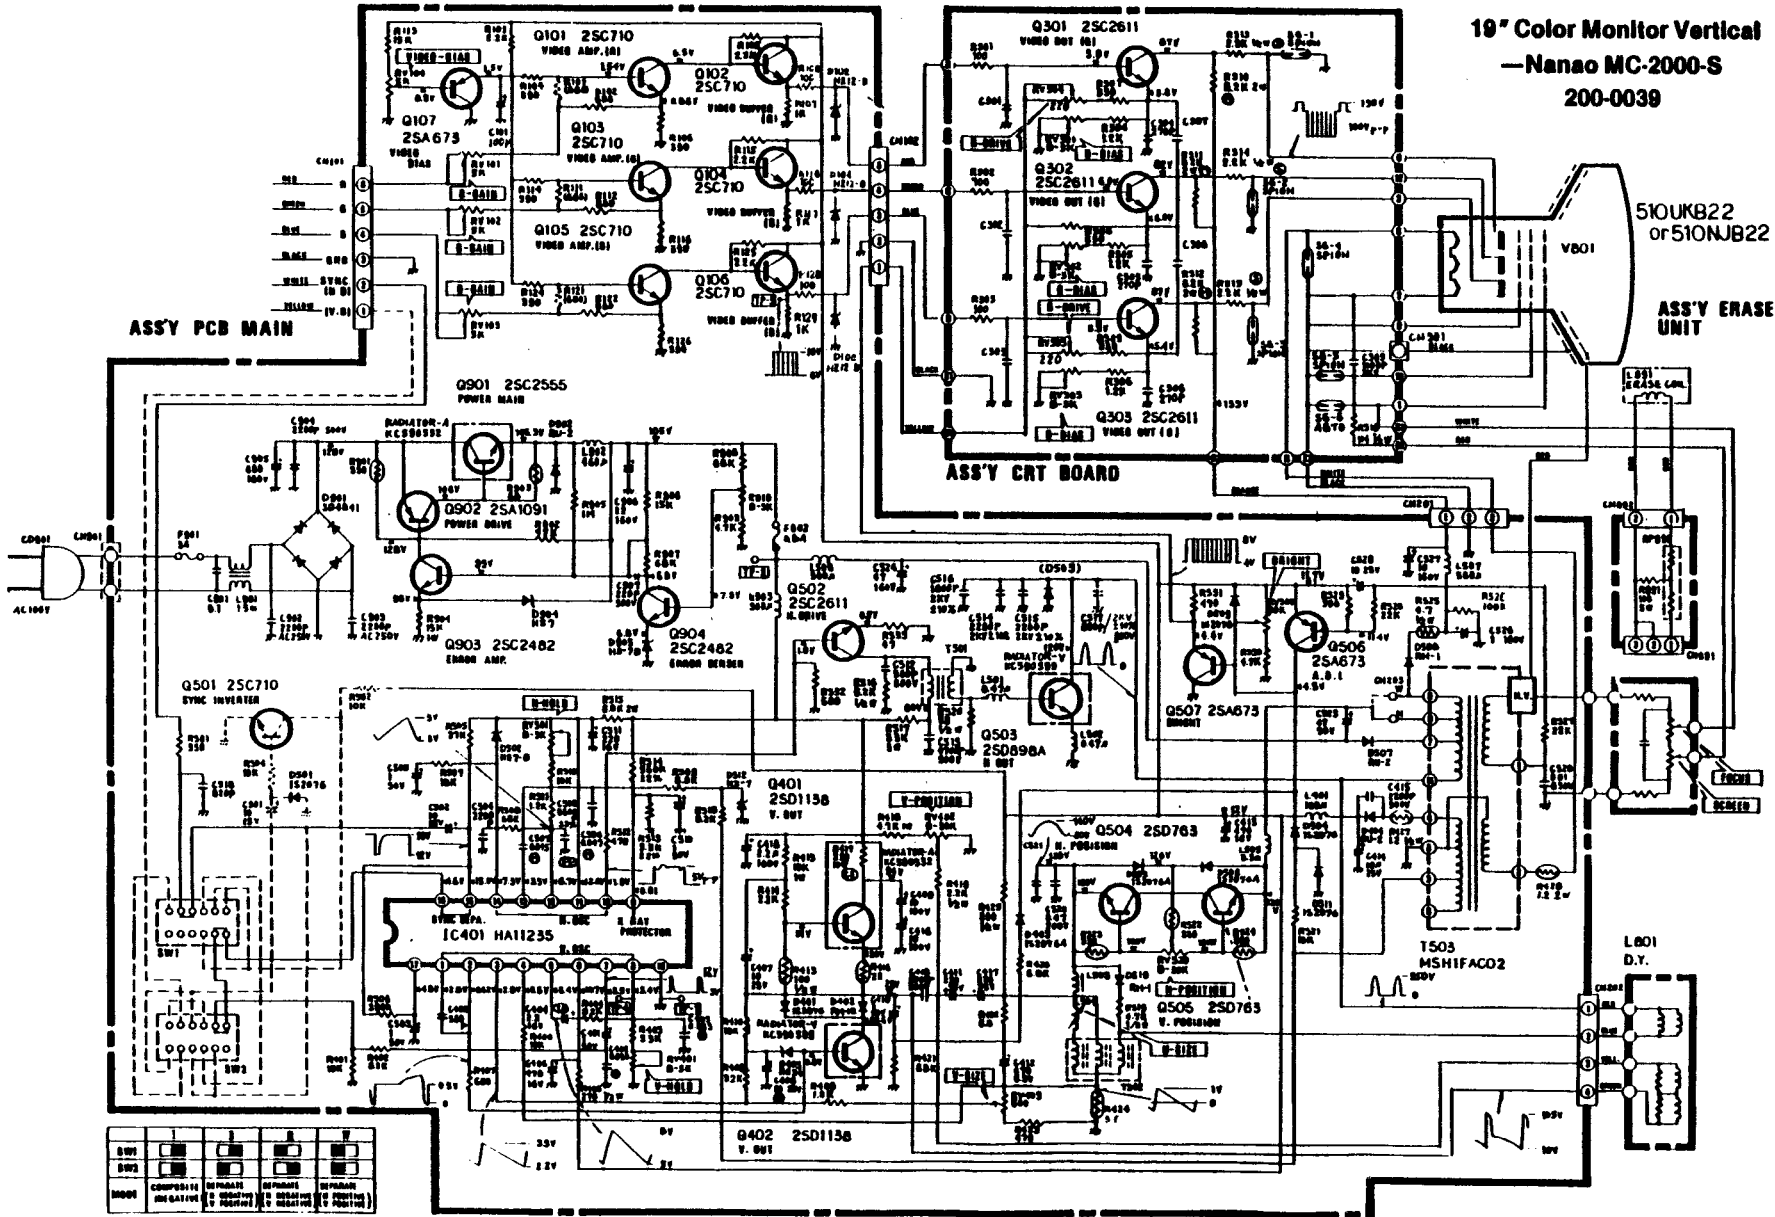

NANAO MC-2000S FUNCTIONAL BLOCK DIAGRAM 200-0039

19" Color Monitor Vertical
 —Nanao MC-2000-S
 200-0039

SW1	SW2	SW3	SW4	SW5
COMPRESSIVE	INDICATIVE	INDICATIVE	INDICATIVE	INDICATIVE
INDICATIVE	INDICATIVE	INDICATIVE	INDICATIVE	INDICATIVE