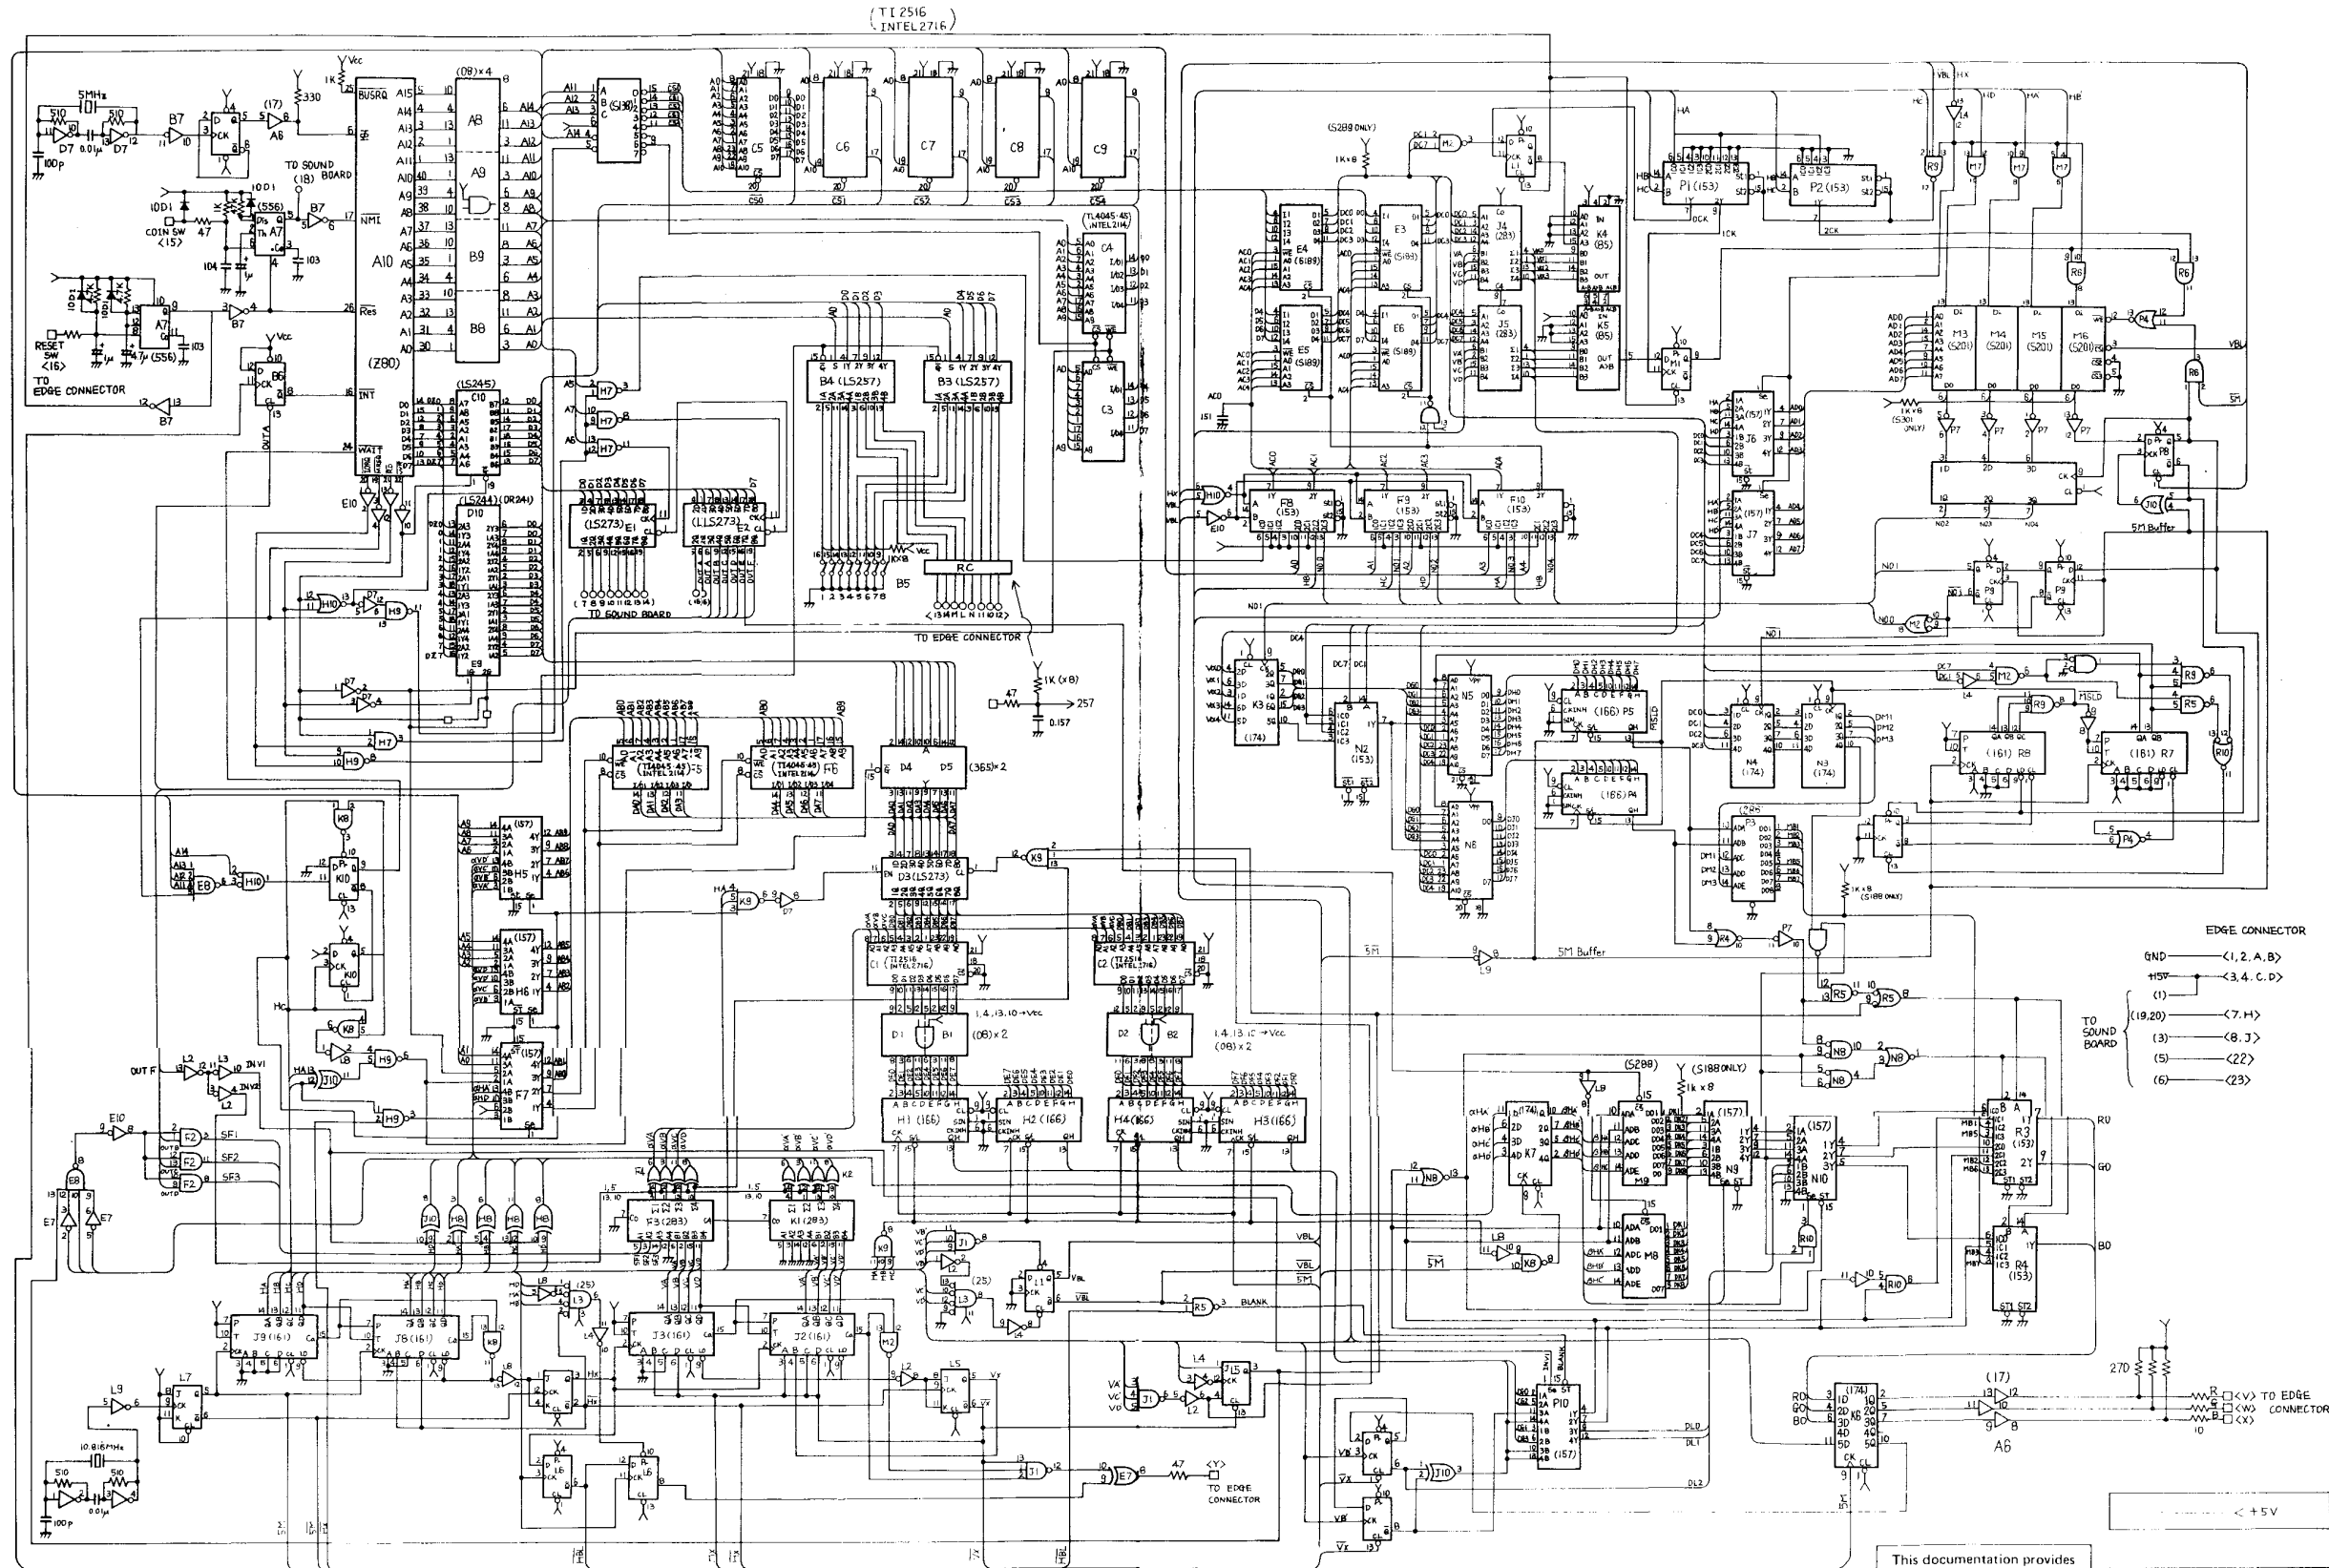

MAIN BLOCK DIAGRAM

This documentation provides standard information. Universal reserves the right to change without notice.

CHEEKY MOUSE
8004